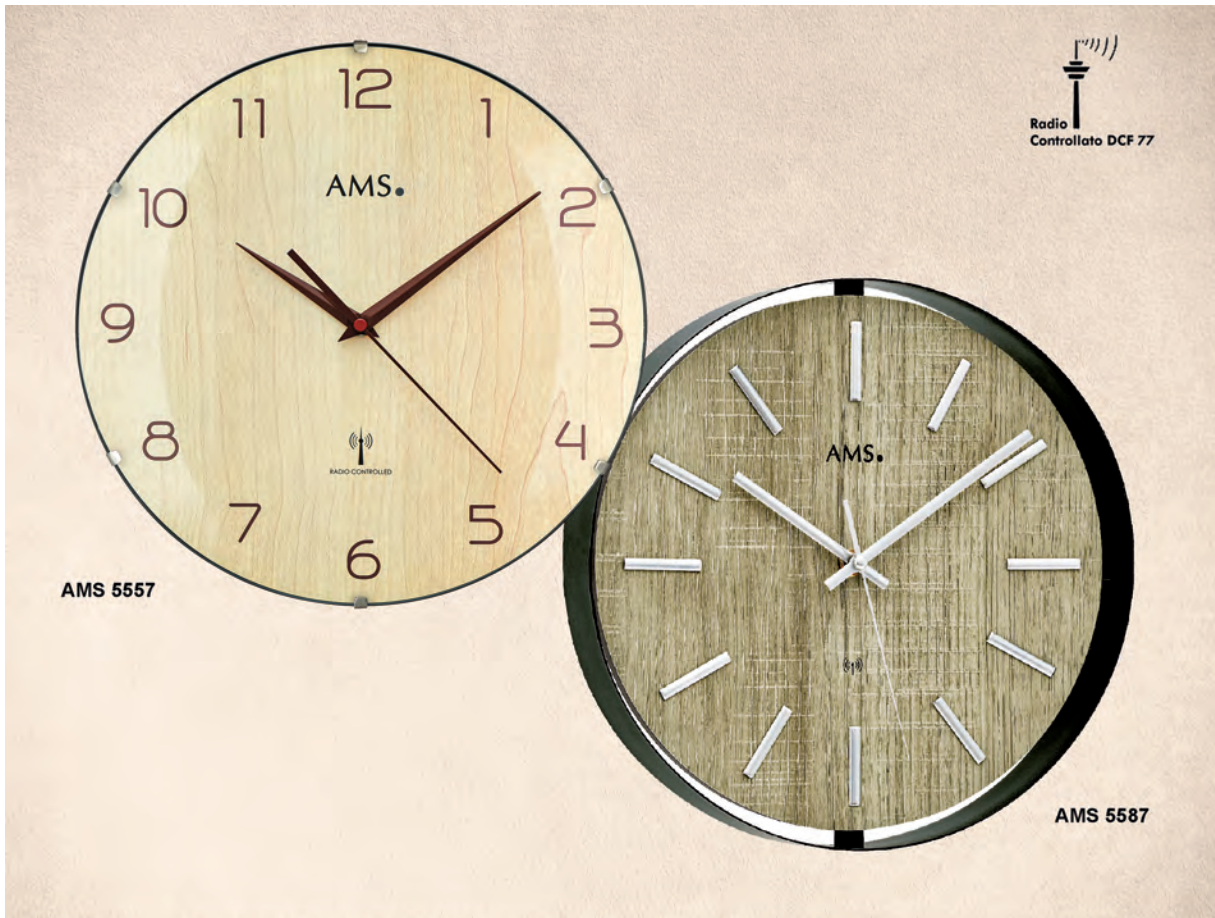

AMS 5557 Orologio da muro Radiocontrollato, cassa in plastica, vetro bombato. Ø 32 cm
AMS 5587 Orologio da muro Radiocontrollato, cassa in metallo, quadrante legno sonoma. Ø 30 cm